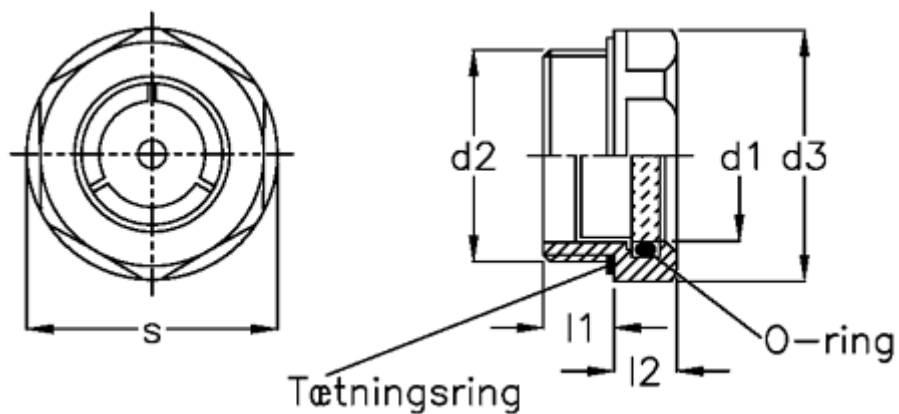

Data Sheet

Article number: 20901558

Description: E+G Oil level sight glass
GN 743-14-M20x1,5-B

Measures

d1	= 14
d2	= M20x1,5
d3	= 26
l1	= 8.5
l2	= 7.5
Max pressure	= -
Max vacuum mbar	= -
s	= 23